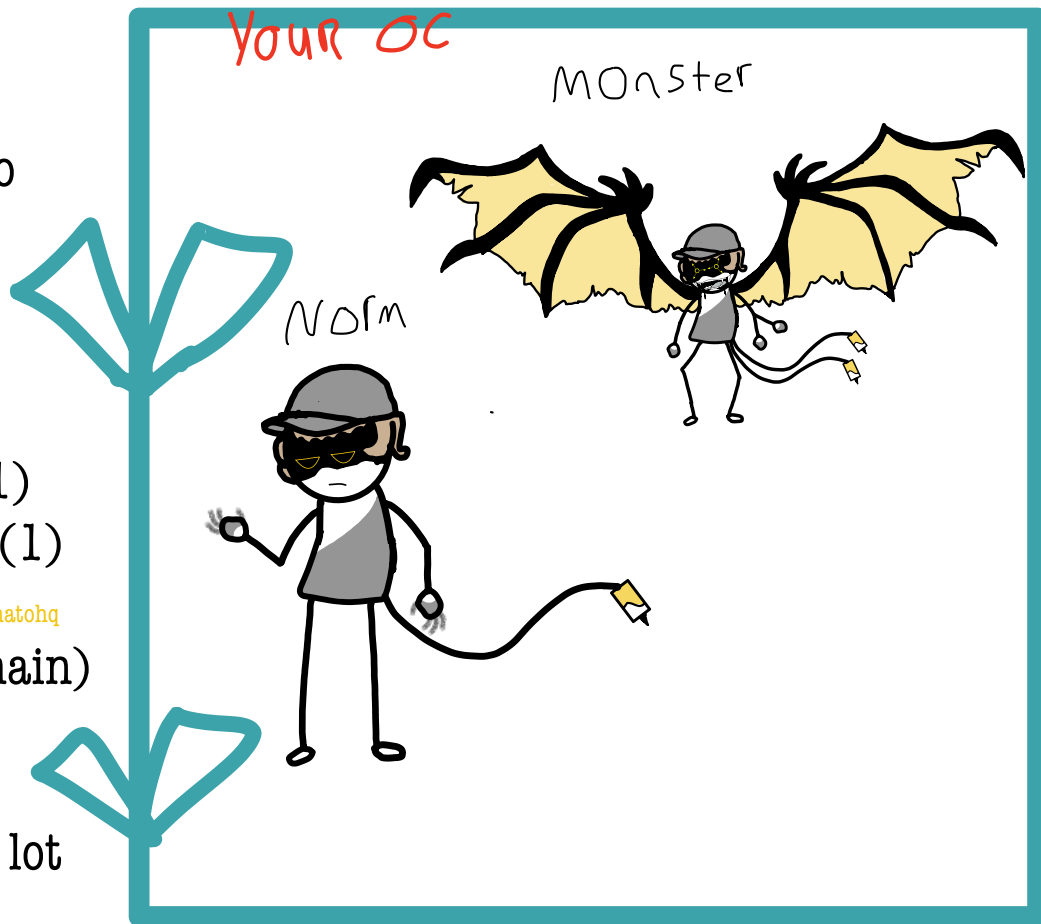

# School Mysteries !! ^^

Something's up with the school we go to.. It's up to us to figure it out~

## ROLES!!

- Students (Mains) - (4)
- Ghost dector dude/girl - (1)
- Gym teacher (monster 1) (1)
- Janitor (Monster 2) (1) tomatohq
- my best friend (another main) (2)
- Friends (helpers) - (2)
- The Principal (shows up a lot in chapt. 3-4) - (1)
- Vice Principal (shows up in chapt 1 a lot) - (1)
- Me Obviously - @kxkll (kk)

YOU MAY MAKE SHIPS BY THE WAY!! ^^

(I support any! As long as it isn't shipped with a adult x kid. Please.)